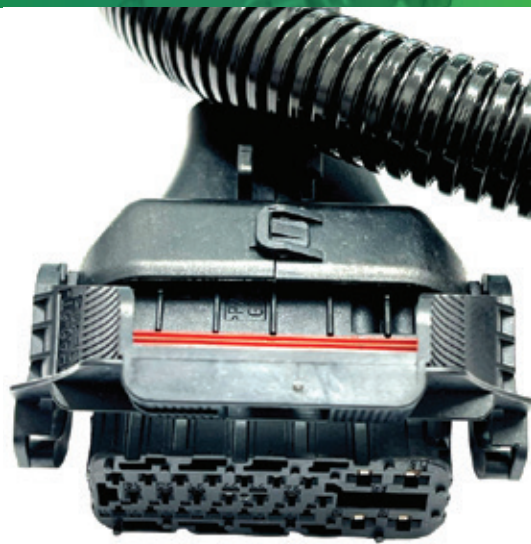

ZF Ecolife 1 metre repair harness with 25 way connector

Repairs main harness to ECU on transmission.

Fits Volvo, DAF, Mercedes, MAN & ADL. Transmissions fitted with ZF Ecolife transmission.